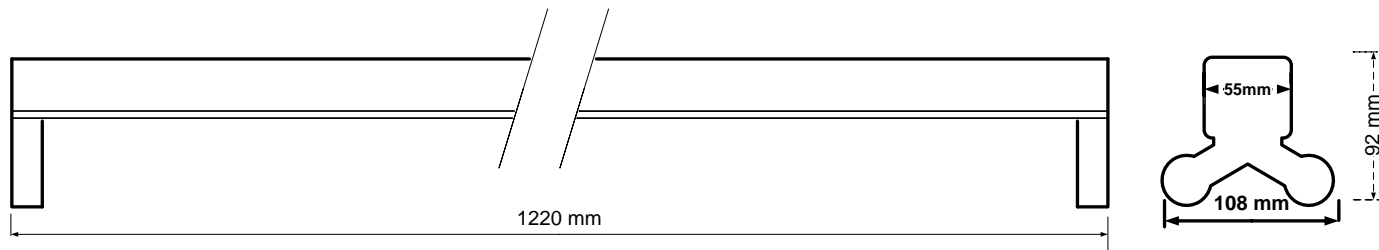

Dimensional Drawing

ELMASCO INDUSTRIES S.A.

Head Office : 44 K. Palama, 14343 N. Chalkidona, Athens, Greece
Production Plant : Ag. Adrianos, 21100 Nafplio, Greece
Email: elmasco@elmasco.eu

Tel : +30 210 2583100
Fax: +30 210 2583107